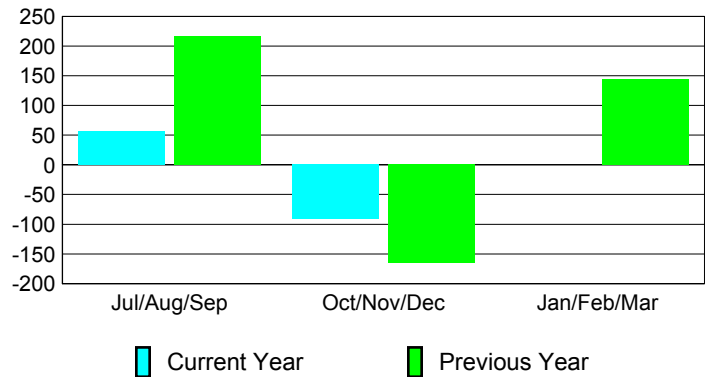

Club Results 2012-2013

Goal, New, Dropped, Gain/Loss

Comparison of Club Gain/Loss

Current Year Compared to the Previous Year

YTD Status Quo Clubs 2012-2013

Status Quo Clubs Compared to Status Quo Members

MEMBERSHIP

Membership Results
2012-2013

Membership
2011-2012

Month	Net Memb Goal	Actual New Memb	Actual Dropped Memb	Gain/Loss of Memb	Gain/Loss of Memb
Jul/Aug/Sep	30	246	-190	56	217
Oct/Nov/Dec	60	91	-182	-91	-166
Jan/Feb/Mar	10				144
Totals	100	337	-372	-35	195

Membership Results 2012-2013

Goal, New, Dropped, Gain/Loss

Comparison of Membership Gain/Loss

Current Year Compared to the Previous Year

Gender Comparison 2012-2013

Jul/Aug/Sep

Oct/Nov/Dec

Jan/Feb/Mar