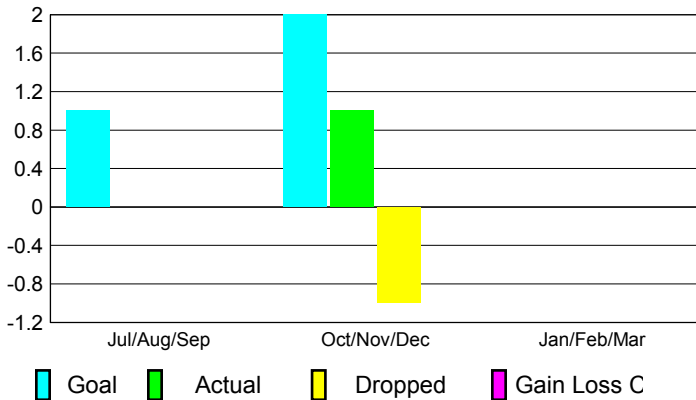

2012-2013 GMT Reports for District (or Undistricted) **District 356 C**

GMT: BYEONG-DEOK KIM

Location: REPUBLIC OF KOREA

GMT CA: 5

CLUBS

Club Results
2012-2013

Clubs
2011-2012

Month	New Club Goal	Actual New Clubs	Actual Dropped Clubs	Gain/Loss of Clubs	Gain/Loss of Clubs
Jul/Aug/Sep	1	0	0	0	2
Oct/Nov/Dec	2	1	-1	0	0
Jan/Feb/Mar	0				0
Totals	3	1	-1	0	2

Club Results 2012-2013

Goal, New, Dropped, Gain/Loss

Comparison of Club Gain/Loss

Current Year Compared to the Previous Year

YTD Status Quo Clubs 2012-2013

Status Quo Clubs Compared to Status Quo Members

MEMBERSHIP