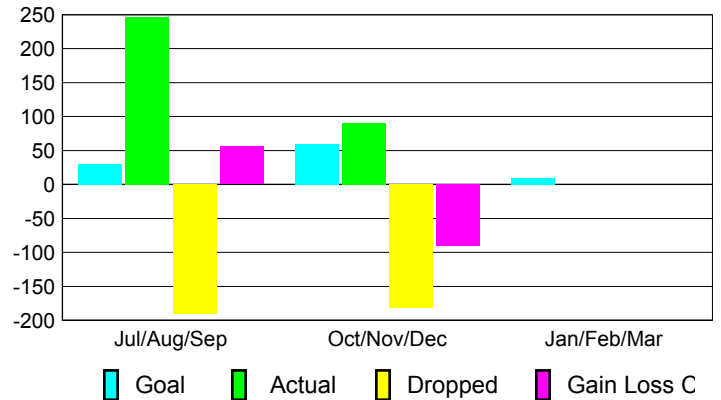

Membership Results 2012-2013

Goal, New, Dropped, Gain/Loss

Comparison of Membership Gain/Loss

Current Year Compared to the Previous Year